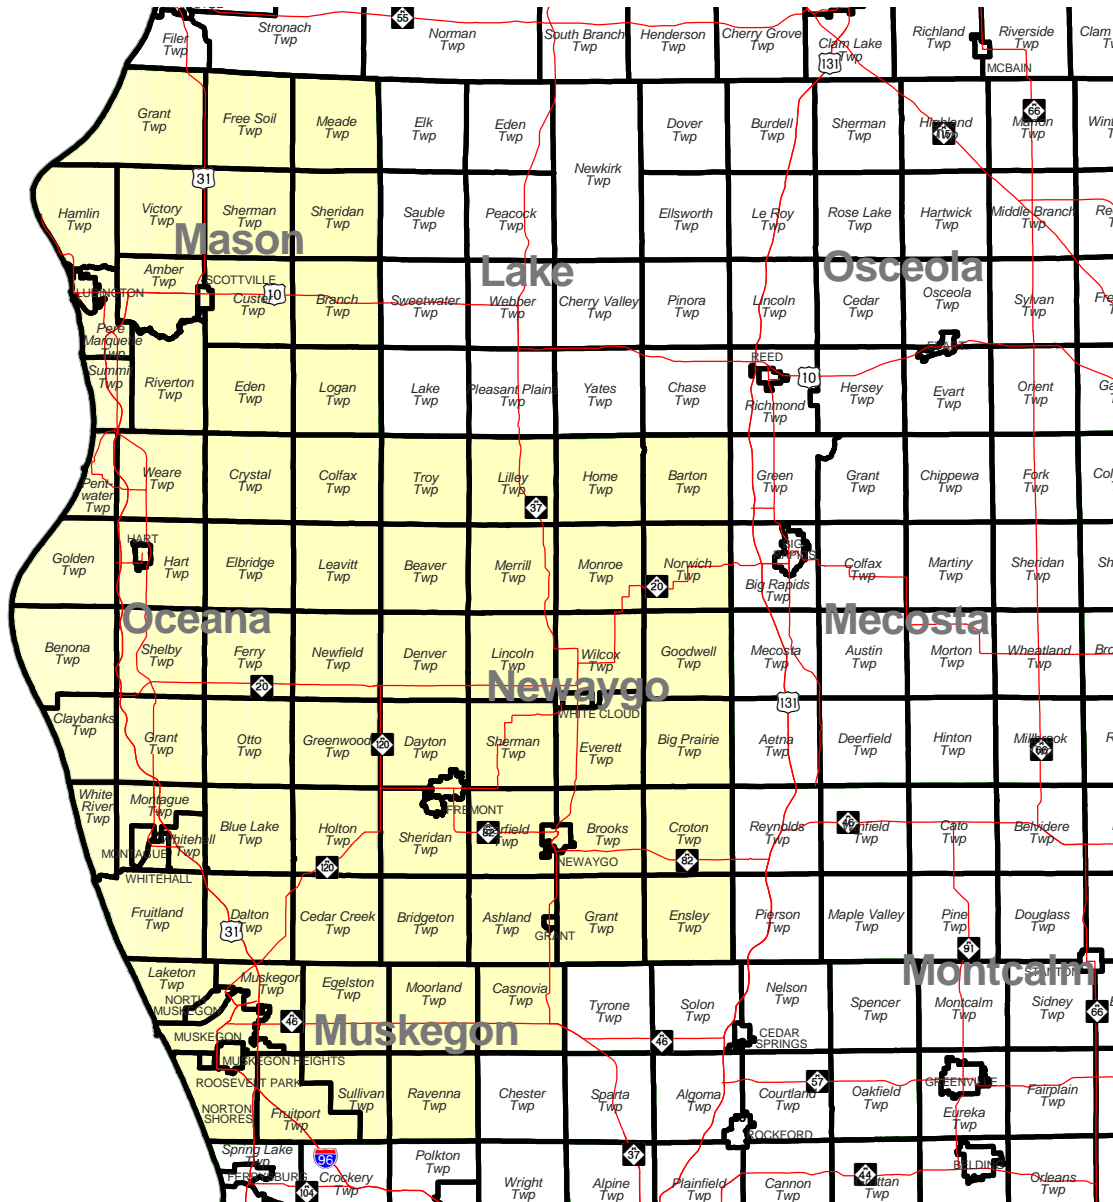

MICHIGAN STATE SENATE DISTRICT 34

Produced by
Michigan Information Center
October 2001

-  Highway
-  Minor Civil Division
-  District Boundary
-  County Boundary

Michigan State Senate

District 34

Mason County
Muskegon County
Newaygo County
Oceana County